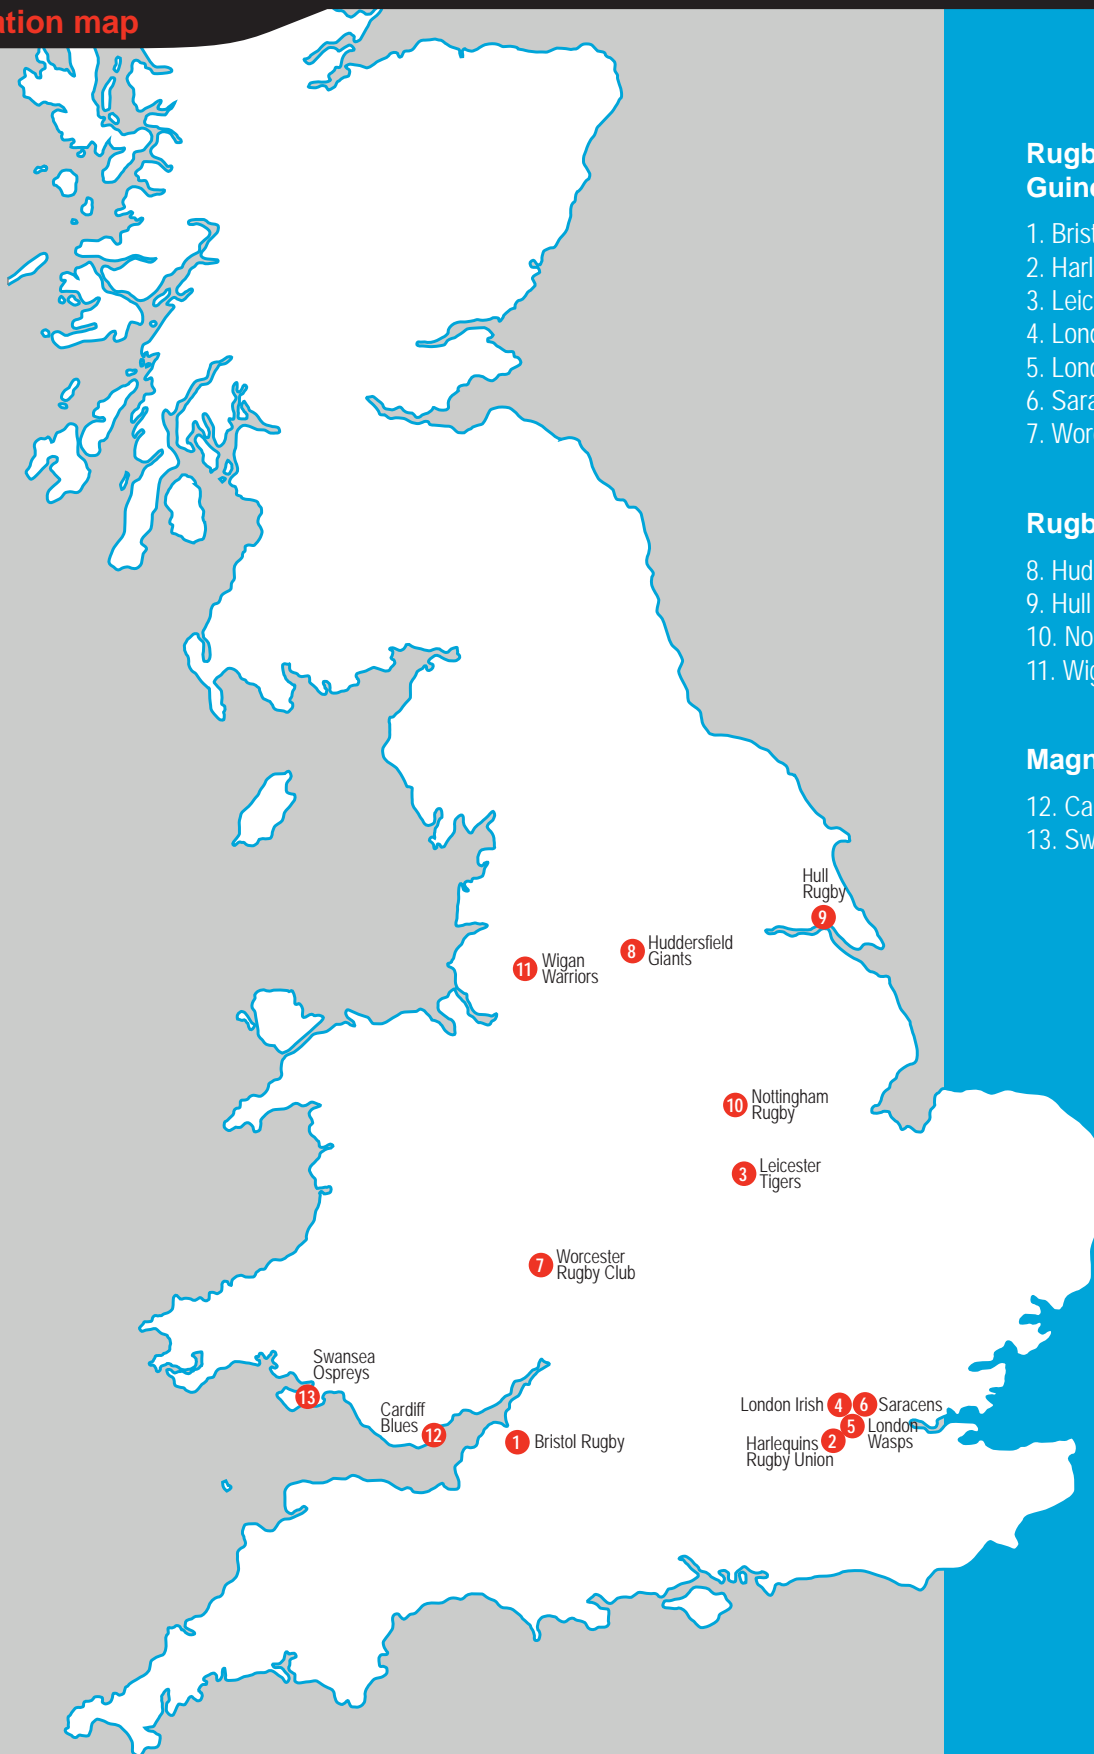

location map

Rugby Stadiums Guinness Premiership

1. Bristol Rugby
2. Harlequins Rugby Union
3. Leicester Tigers
4. London Irish
5. London Wasps
6. Saracens
7. Worcester Rugby Club

Rugby League

8. Huddersfield Giants
9. Hull Rugby
10. Nottingham Rugby
11. Wigan Warriors

Magners League

12. Cardiff Blues
13. Swansea Ospreys